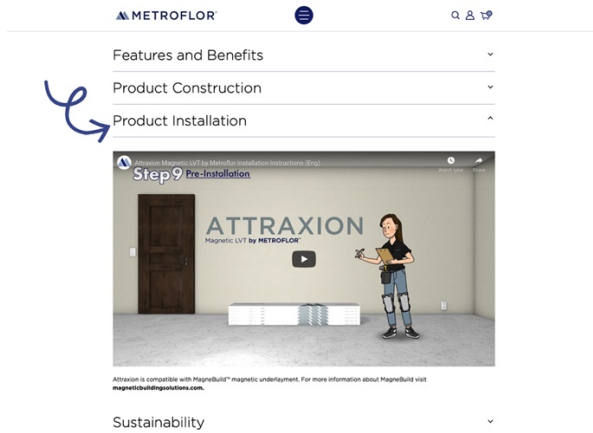

What You Stand On Is What We Stand For

METROFLOR REIMAGINES INSTALLATION VIDEOS VIA ANIMATION

NORWALK, CT, May 18 - Metroflor Corporation has taken a new approach to installation instructional videos by producing and publishing animated versions of these instructional videos. The new videos focus on installing rigid core floating floors with DropLock 100, specifically Inception Waterproof SPC floors and Genesis Waterproof WPC floors. Metroflor’s Attraxion installation video has also been produced using animation to show the installation for Attraxion floors using the magnetic installation technology. This is a new approach that differs from previously produced live action videos.

Metroflor Vice President of Marketing Gary Keeble commented on the advantages of animated videos versus live action. “The animated videos allow you to get much closer to the installation of the floor to show how the floor goes together and allows you to provide better exposure to certain aspects of the installation that are difficult to show when shooting around a person,” he said. “It allows a different perspective that makes certain parts much easier to follow.”

Spanish language versions are also available. Said Keeble, “A large segment of the installer community is ESL (English second language) and we wanted to make sure that we provide a Spanish language version for this audience. It’s critical that anyone installing our floors has a complete understanding of what’s required to ensure a successful installation that meets performance expectations, whether it’s a homeowner or a commercial end user.”